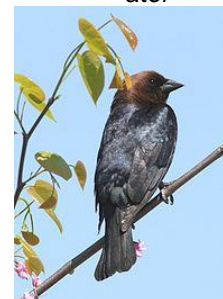

Clay-coloured Sparrow *Spizella pallida*

American Tree Sparrow *Spizella arborea*

Dark-eyed Junco *Junco hyemalis*

White-crowned Sparrow *Zonotrichia leucophrys*

Harris' Sparrow *Zonotrichia querula*

White-throated Sparrow *Zonotrichia albicollis*

Vesper Sparrow *Poocetes gramineus*

Le Conte's Sparrow *Ammodramus leconteii*

Savannah Sparrow *Passerculus sandwichensis*

Song Sparrow *Melospiza melodia*

Yellow-headed Blackbird *Xanthocephalus xanthocephalus*

Baltimore Oriole *Icterus galbula*

Red-winged Blackbird *Agelaius phoeniceus*

Brown-headed Cowbird *Molothrus ater*

Brewer's Blackbird *Euphagus cyanocephalus*

Common Grackle *Quiscalus quiscula*

Black-and-white Warbler *Mniotilta varia*